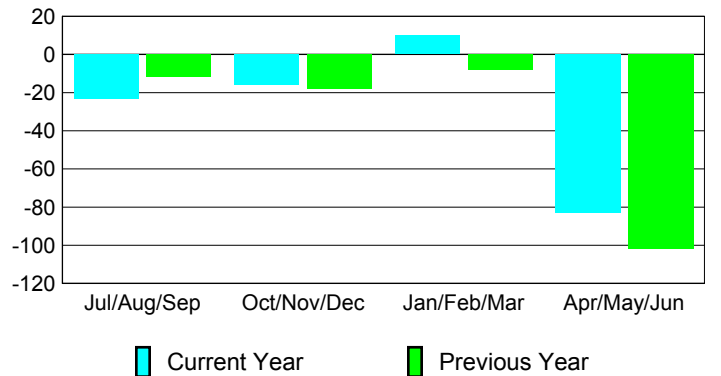

Comparison of Membership Gain/Loss

Current Year Compared to the Previous Year