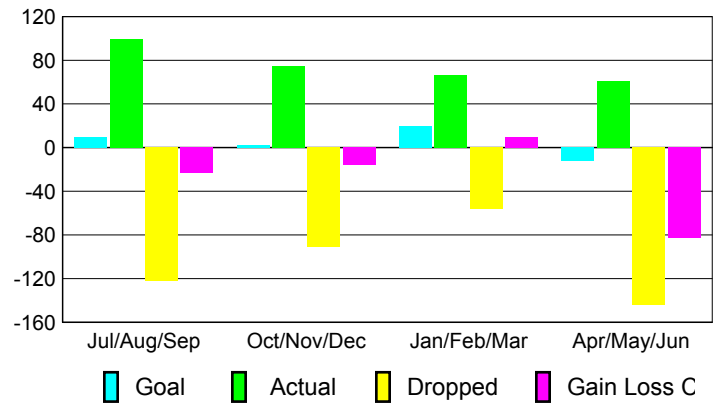

Membership Results 2009-2010

Goal, New, Dropped, Gain/Loss