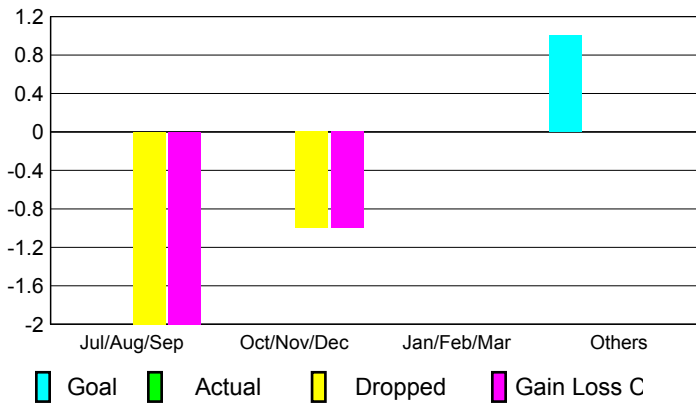

2009-2010 GMT Quarterly Report for District (or Undistricted) **District 336 D**

GMT: **Junichi Takata**

Location: **JAPAN**

GMT CA: **5**

CLUBS

Club Results
2009-2010

Clubs
2008-2009

Month	New Club Goal	Actual New Clubs	Actual Dropped Clubs	Gain/Loss of Clubs	Gain/Loss of Clubs
Jul/Aug/Sep	0	0	-2	-2	0
Oct/Nov/Dec	0	0	-1	-1	0
Jan/Feb/Mar	0	0	0	0	0
Apr/May/June	1	0	0	0	0
Totals	1	0	-3	-3	0

Club Results 2009-2010

Goal, New, Dropped, Gain/Loss

Comparison of Club Gain/Loss

Current Year Compared to the Previous Year

YTD Status Quo Clubs 2009-2010

Status Quo Clubs Compared to Status Quo Members

MEMBERSHIP

Membership Results
2009-2010

Membership
2008-2009

Month	Net Memb Goal	Actual New Memb	Actual Dropped Memb	Gain/Loss of Memb	Gain/Loss of Memb
Jul/Aug/Sep	10	99	-122	-23	-12
Oct/Nov/Dec	2	75	-91	-16	-18
Jan/Feb/Mar	20	66	-56	10	-8
Apr/May/June	-12	61	-144	-83	-102
Totals	20	301	-413	-112	-140